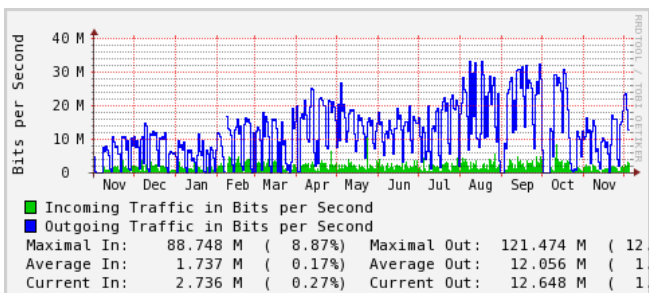

ifType: **ethernetCsmacd (6)**

ifName: **GigabitEthernet100/0/0/29**

Max Speed: 1000.0 Mbits/s

Ip: **10.152.12.193 ()**

The statistics were last updated: **Tue Dec 6 11:12:24 2022**

'Daily' graph (5 Minute Average)

'Weekly' graph (30 Minute Average)

'Monthly' graph (2 Hour Average)

'Yearly' graph (1 Day Average)

Version

2.100016

[14all.cgi](#)

[1.1p25](#)