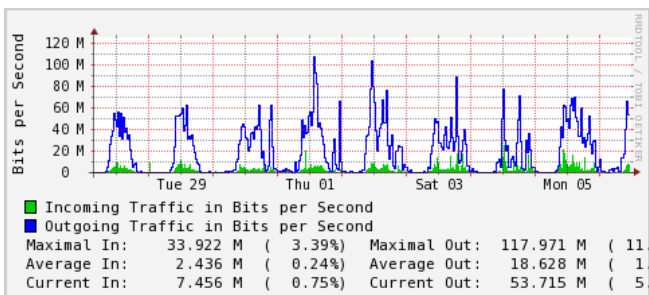

ifType: **ethernetCsmacd (6)**

ifName: **GigabitEthernet100/0/0/29**

Max Speed: 1000.0 Mbits/s

Ip: **10.152.12.193 ()**

The statistics were last updated: **Tue Dec 6 11:12:24 2022**

'Daily' graph (5 Minute Average)

'Weekly' graph (30 Minute Average)

'Monthly' graph (2 Hour Average)

'Yearly' graph (1 Day Average)

Version

2.100016

[14all.cgi](#)

[1.1p25](#)