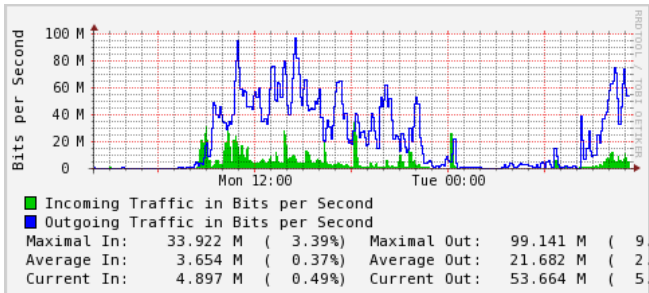

ifType: **ethernetCsmacd (6)**

ifName: **GigabitEthernet100/0/0/29**

Max Speed: 1000.0 Mbits/s

Ip: **10.152.12.193 ()**

The statistics were last updated: **Tue Dec 6 11:12:24 2022**

'Daily' graph (5 Minute Average)