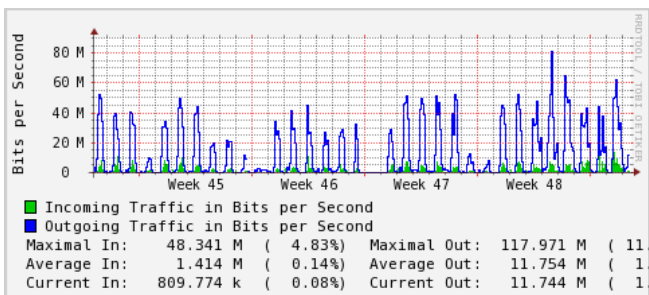

'Monthly' graph (2 Hour Average)