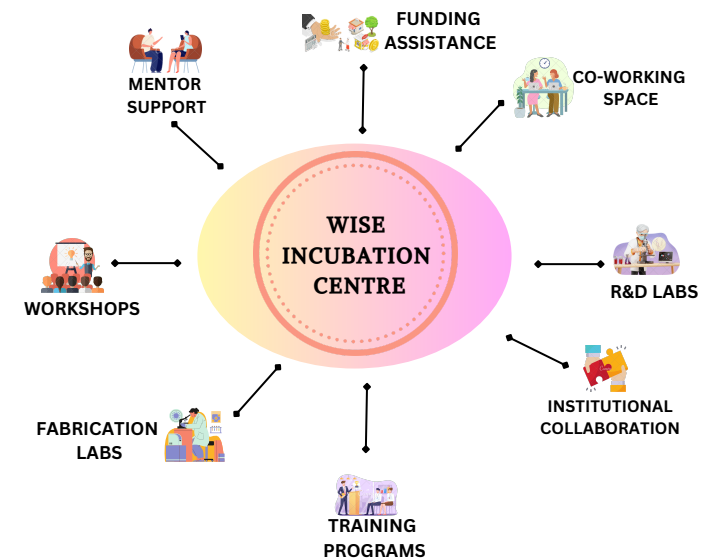

WOMEN INNOVATION STARTUP ENTREPRENEURSHIP (WISE) SNDTWU INCUBATION CENTRE

is a section 8 company, registered on 24th March 2021 with an endeavour of encouraging women's entrepreneurs to take Start-ups initiative and reap the benefits of campus Incubator Centre w.r.t funding, infrastructure, mentoring and other related facilities. Women innovators and entrepreneurs across the country are encouraged to be a part of WISE.

MISSION

Establish state-of-art center of excellence and supporting ecosystem to instigate and identify innovative ideas and nurture them to proclaim forum and engagement through start-ups.

OBJECTIVE

- To create, research and entrepreneurial opportunities
- To support technology entrepreneurship in emerging technologies by rationalizing the resources of SNDTWU.
- To promote and nurture technology and knowledge based ventures through and start-up phase with active support of strong network of effective mentors.

WISE INCUBATION MODEL